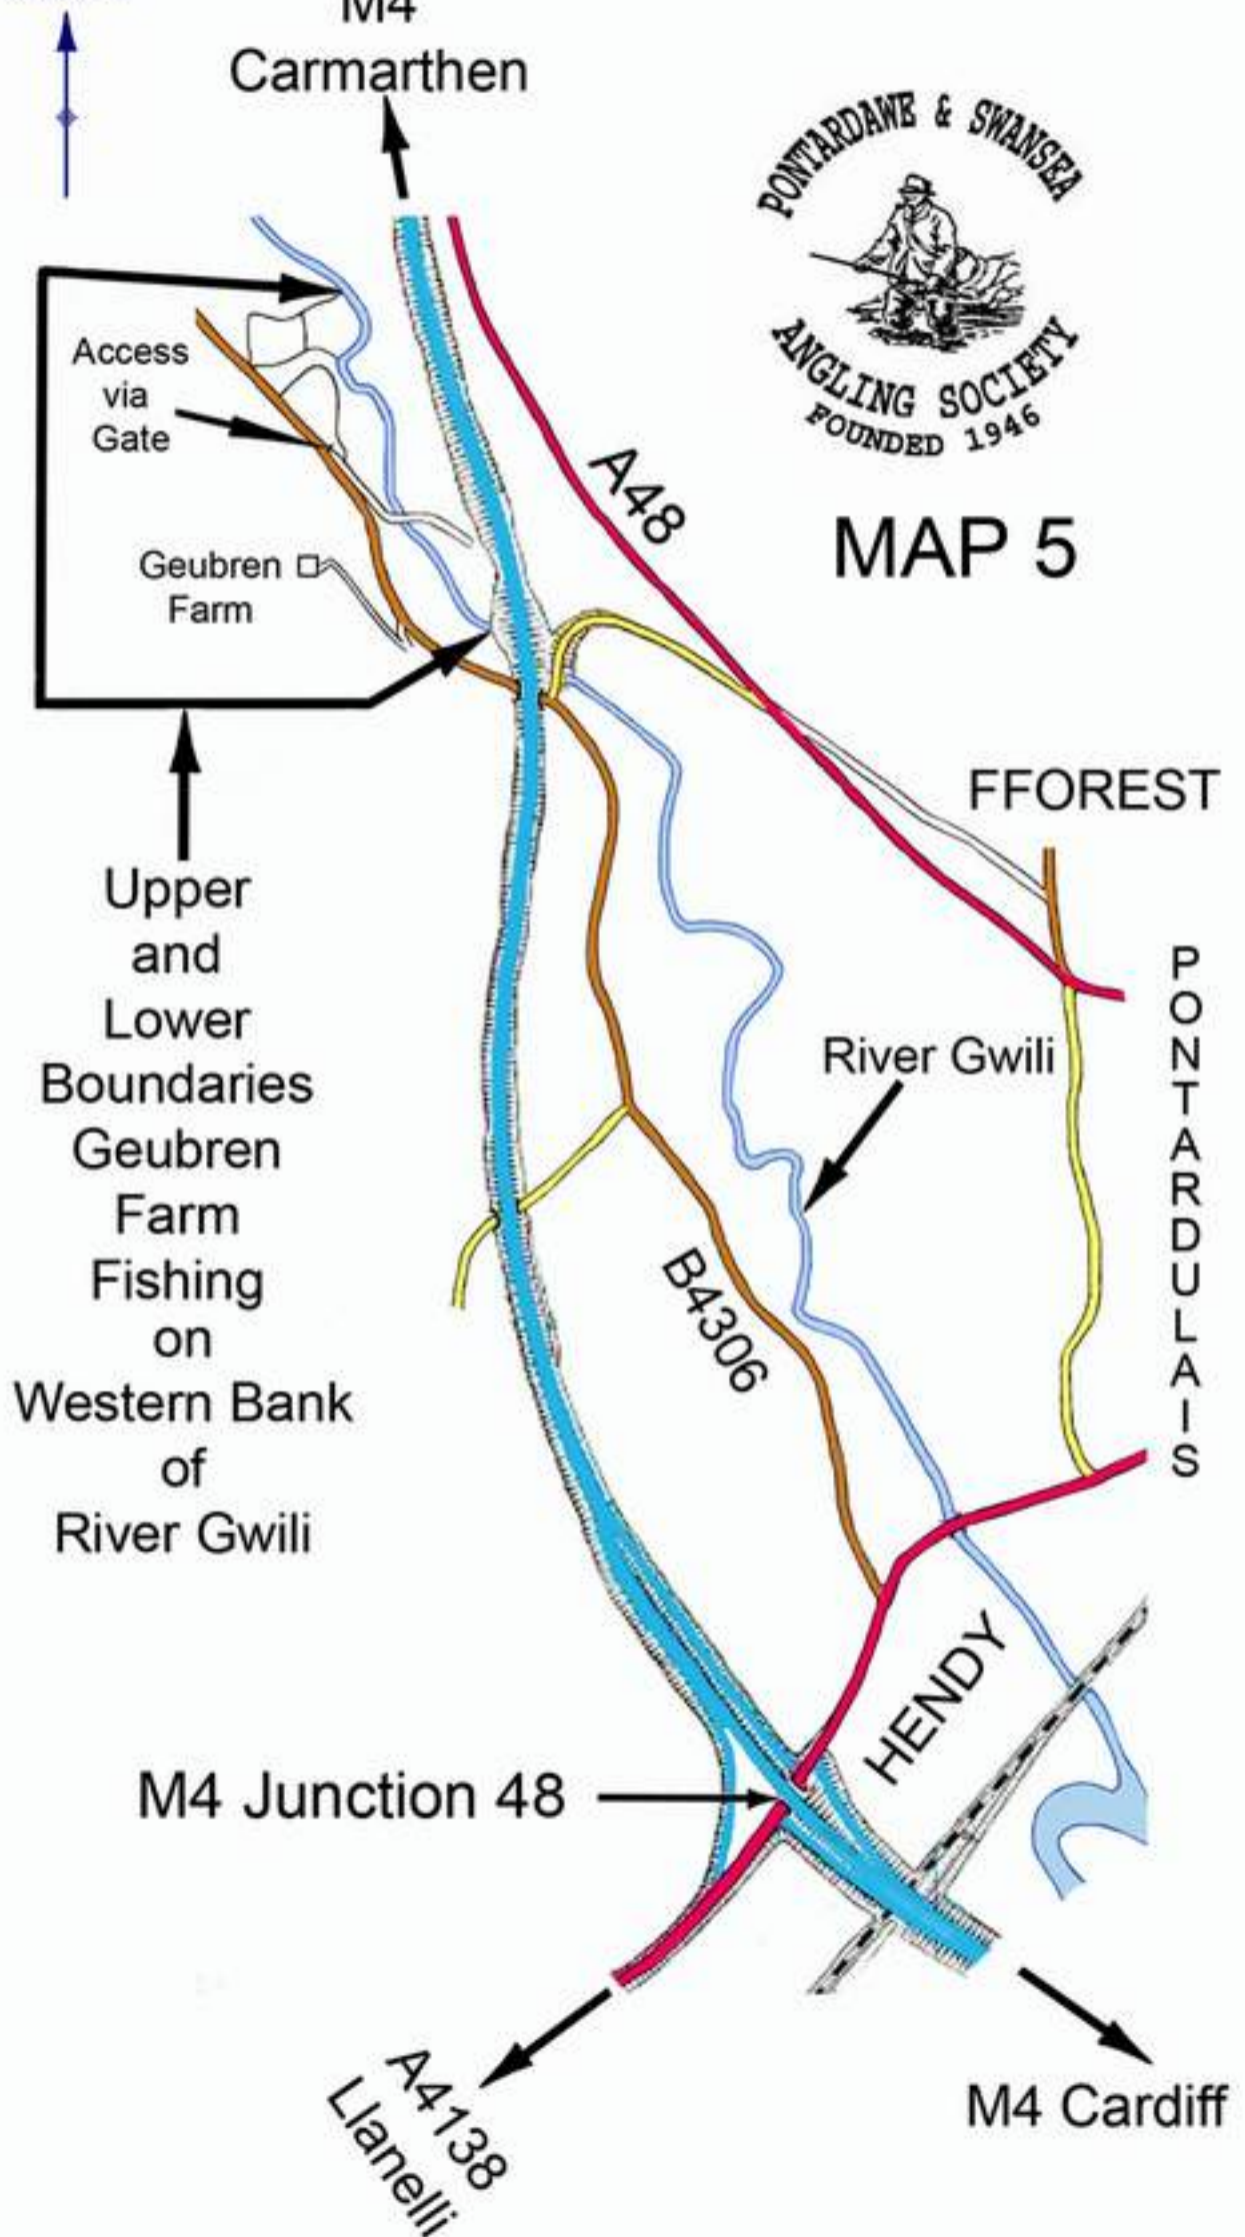

MEMBERS ARE ASKED TO CLOSE ALL GATES USED. DO NOT LIGHT FIRES OR DAMAGE CROPS. NO DOGS ARE ALLOWED

NORTH