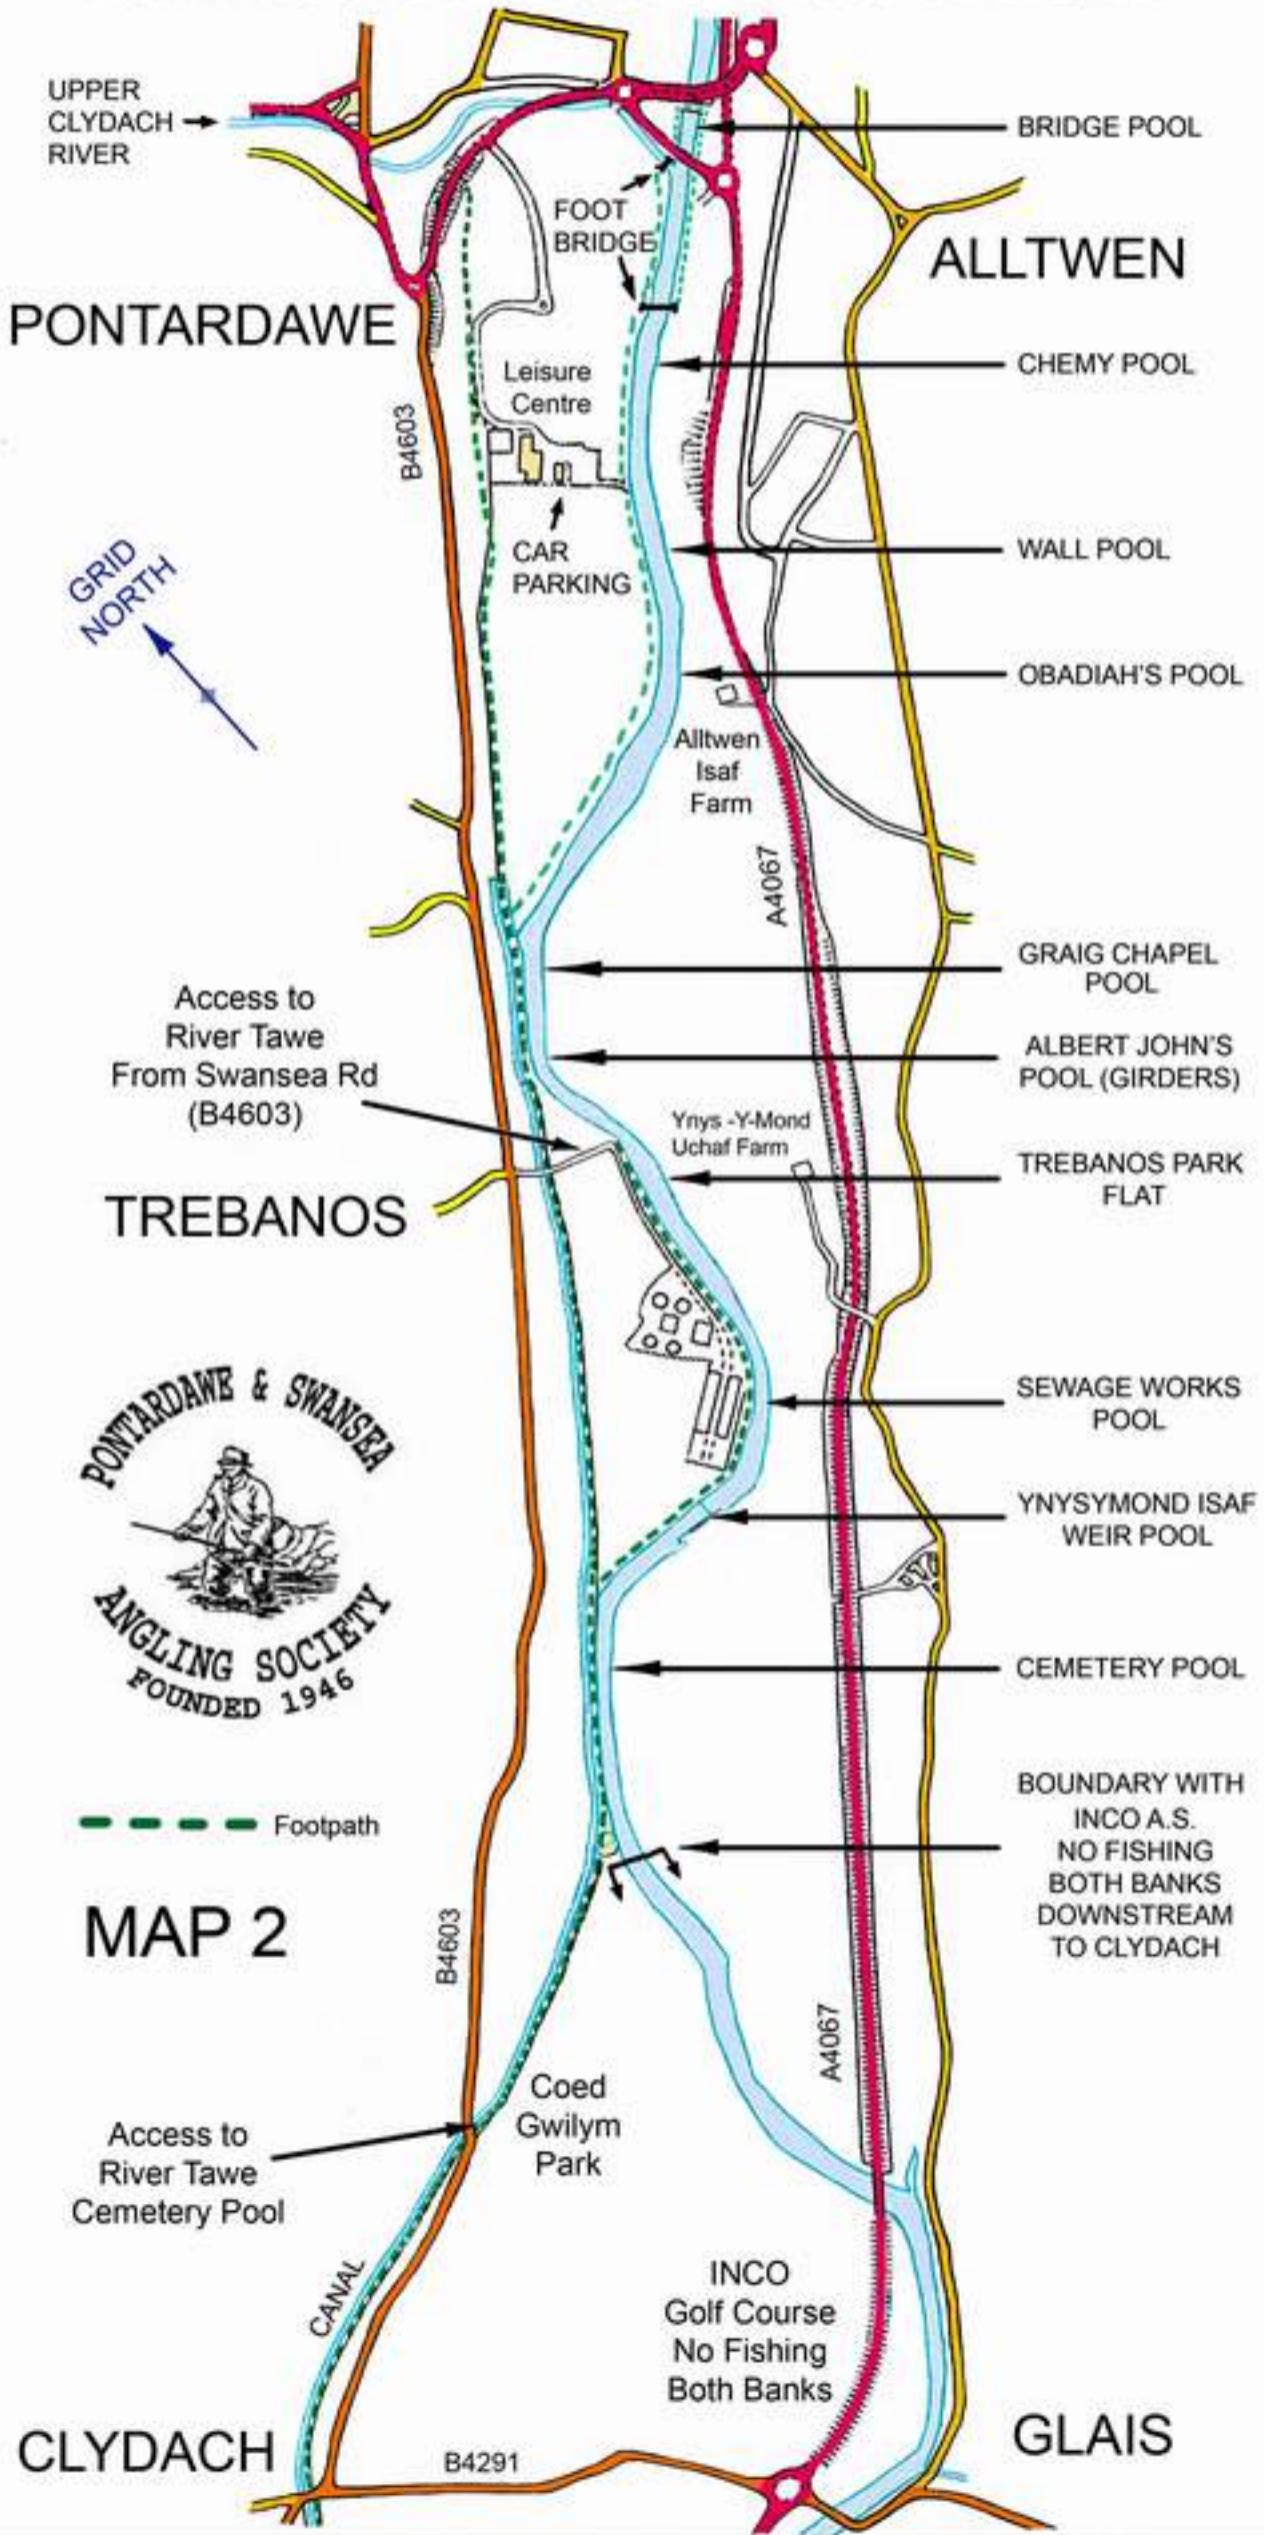

MEMBERS ARE ASKED TO CLOSE ALL GATES USED. DO NOT LIGHT FIRES OR DAMAGE CROPS. NO DOGS ARE ALLOWED