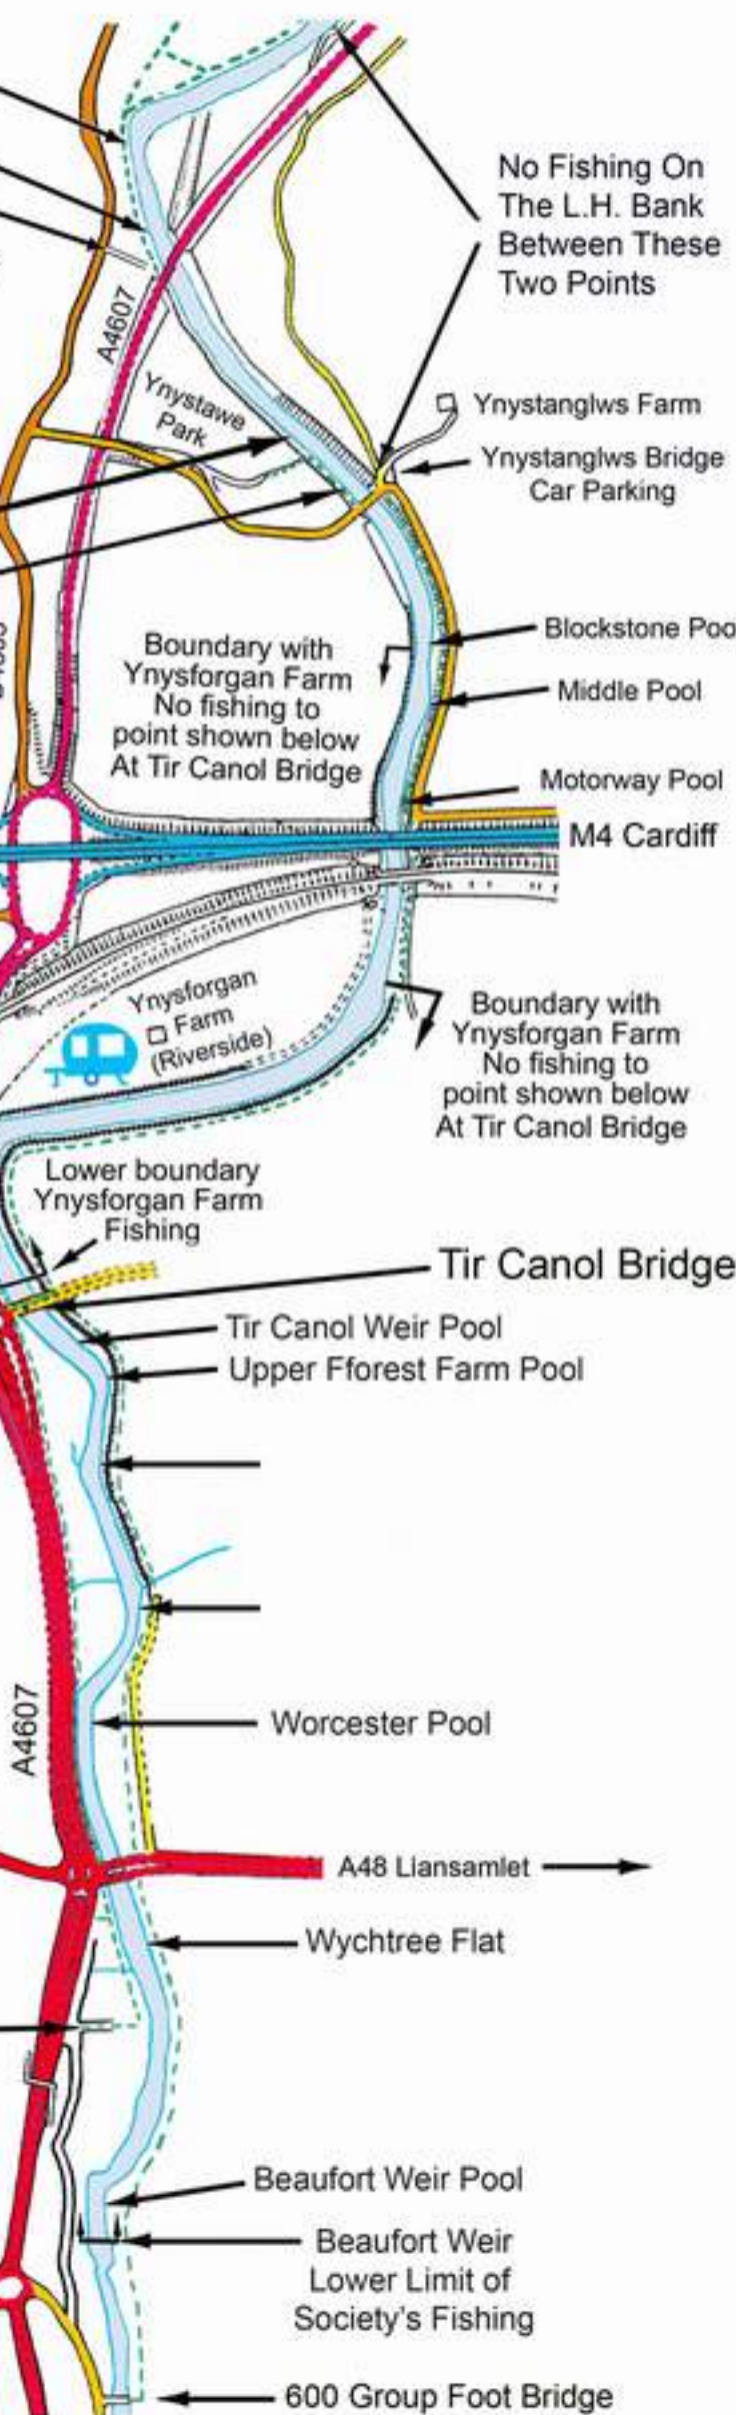

# YNYSTAWE

Stack Pool  
Millers Flat  
Access to River Tawe (near Millers Pub)

No Fishing On The L.H. Bank Between These Two Points

Foot Path

# MAP 4

M4 Carmarthen

# YNYSFORGAN

Access to River Tawe From Clydach Road (B4603)

Chemical Road

A48 Penllergaer

# MORRISTON

Access to River Tawe From Wychtree Street Car Parking

'The Duke'

Boundary with Ynysforgan Farm No fishing to point shown below At Tir Canol Bridge

Tir Canol Bridge  
Tir Canol Weir Pool  
Upper Fforest Farm Pool