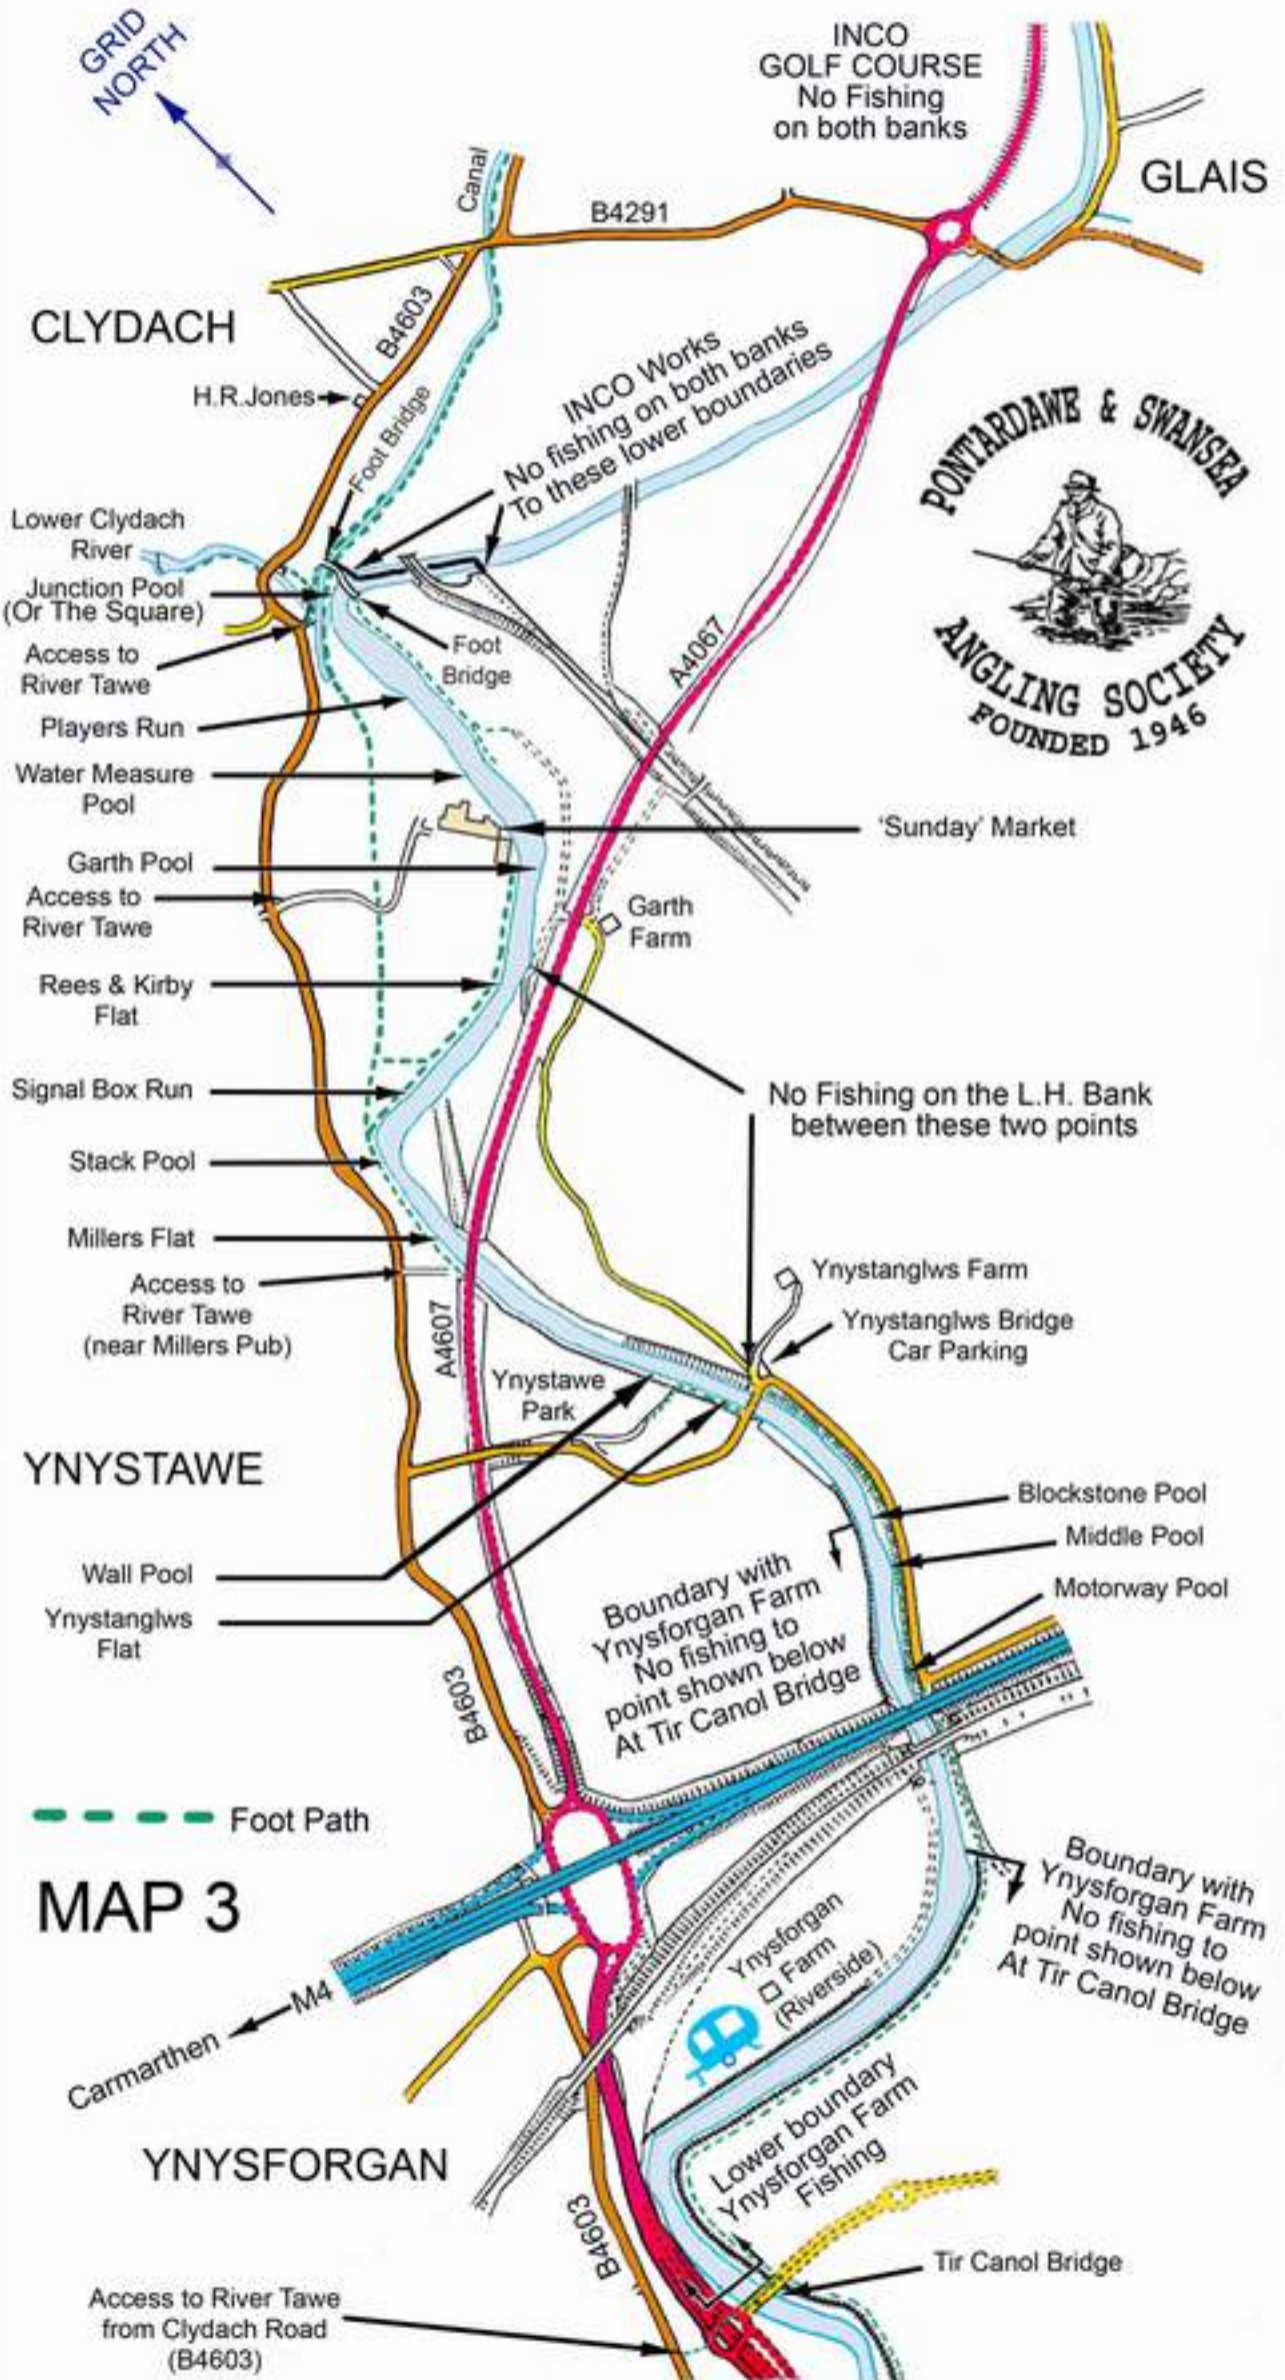

MEMBERS ARE ASKED TO CLOSE ALL GATES USED, DO NOT LIGHT FIRES OR DAMAGE CROPS. NO DOGS ARE ALLOWED.