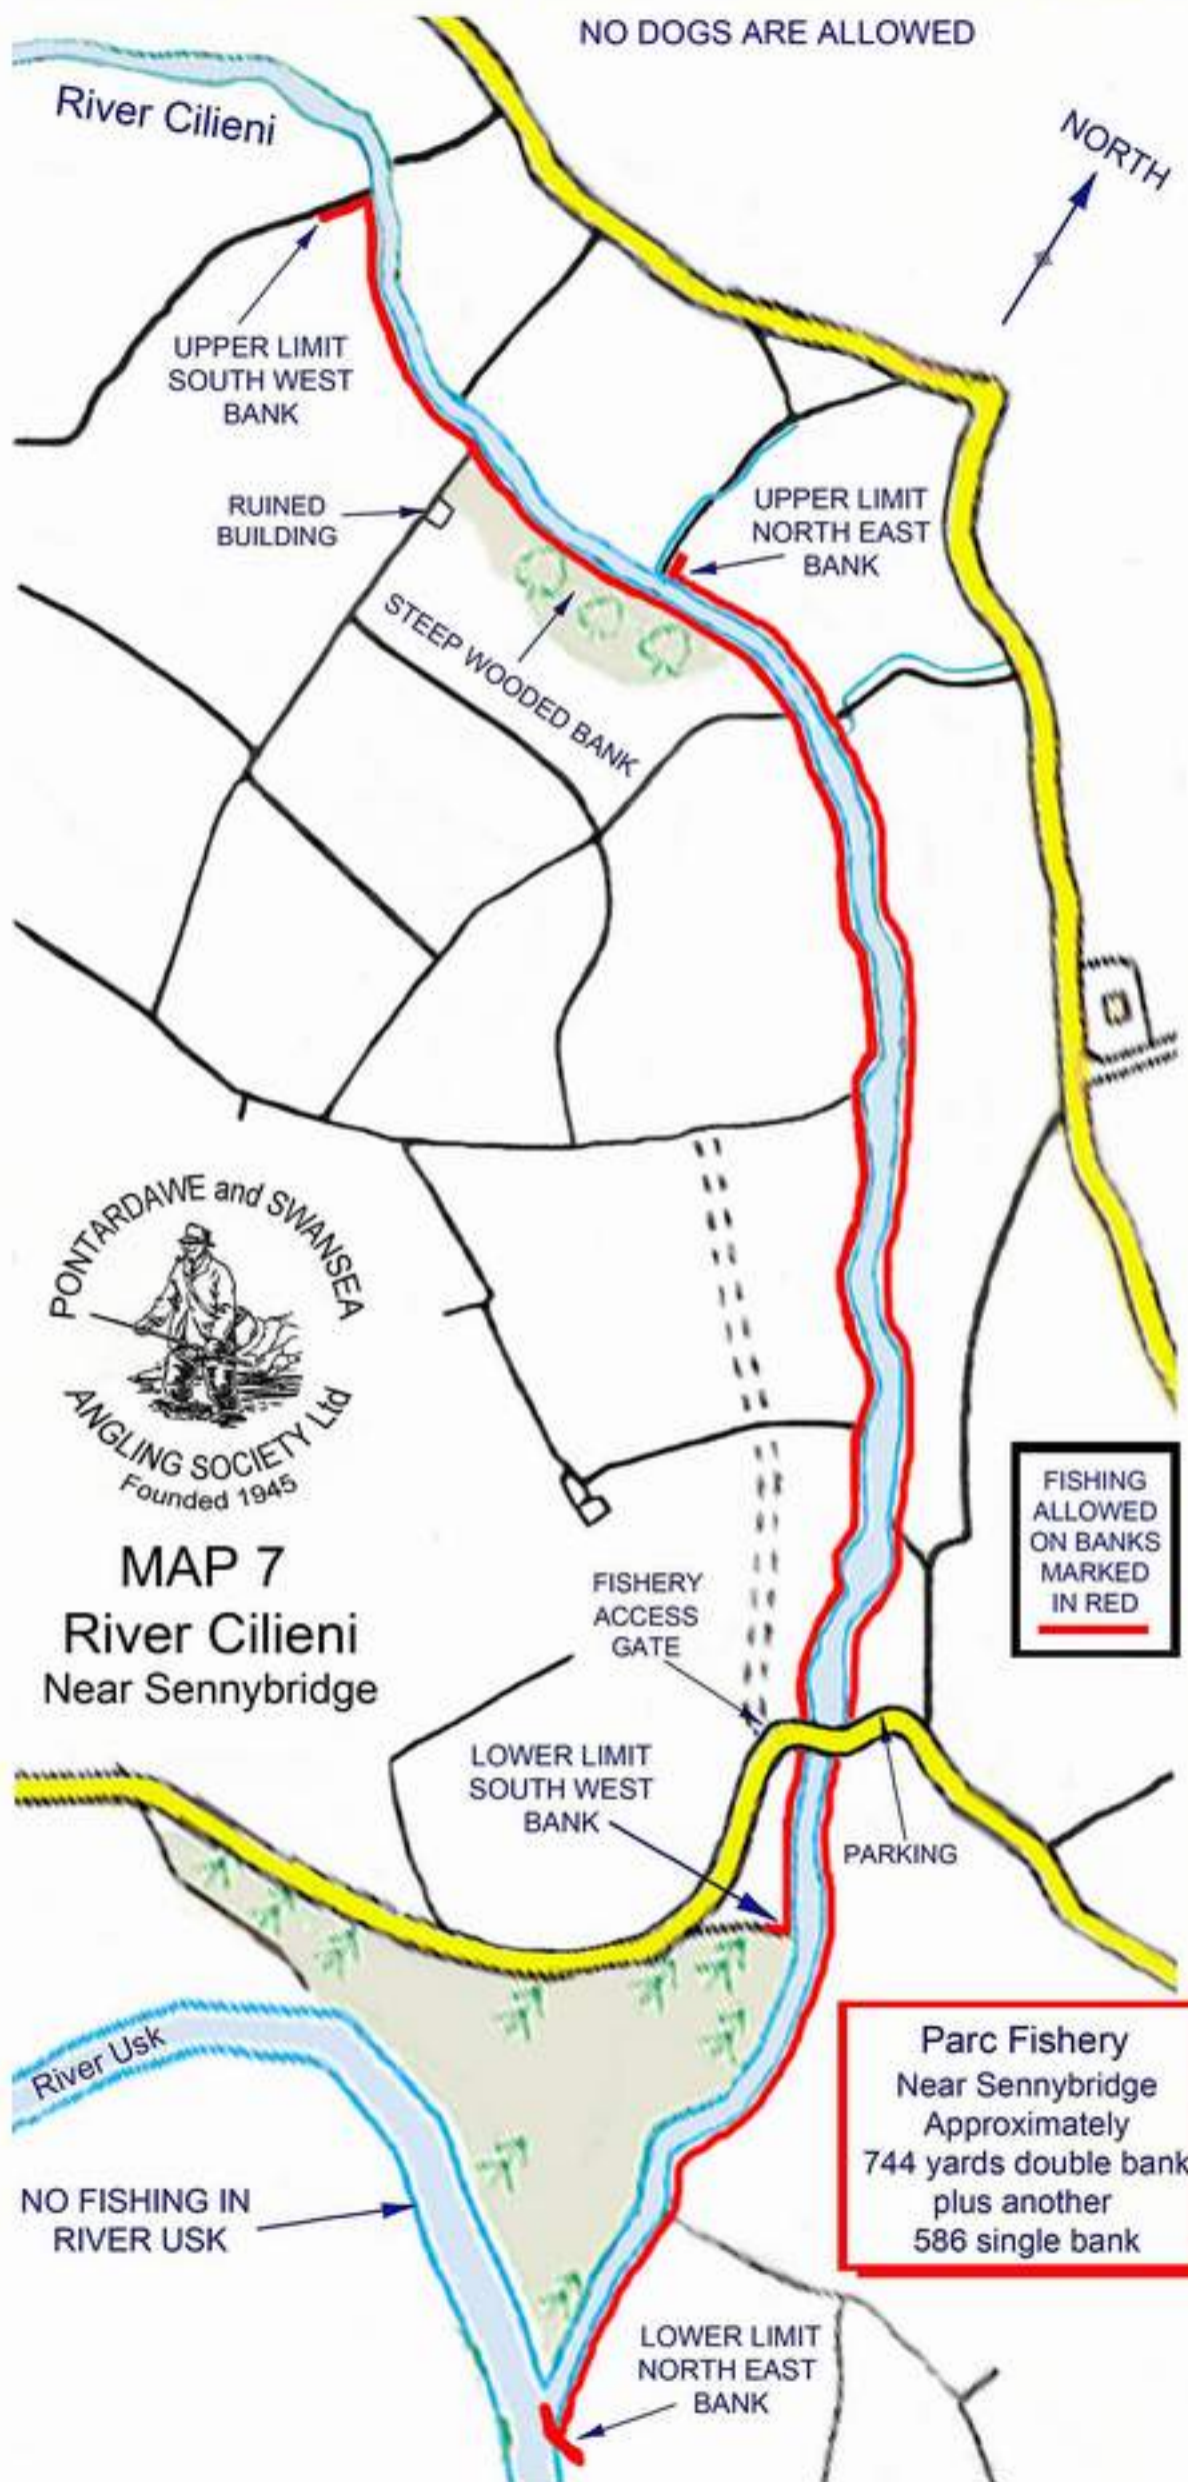

MEMBERS ARE ASKED TO CLOSE ALL GATES USED. DO NOT LIGHT FIRES OR DAMAGE ANY CROPS/FENCES. DO NOT OBSTRUCT ENTRANCES. ENSURE ROADWAYS ARE NOT OBSTRUCTED WHEN PARKING VEHICLES.

NO DOGS ARE ALLOWED

MAP 7
River Cilieni
Near Sennybridge

FISHING ALLOWED ON BANKS MARKED IN RED

Parc Fishery
Near Sennybridge
Approximately
744 yards double bank
plus another
586 single bank