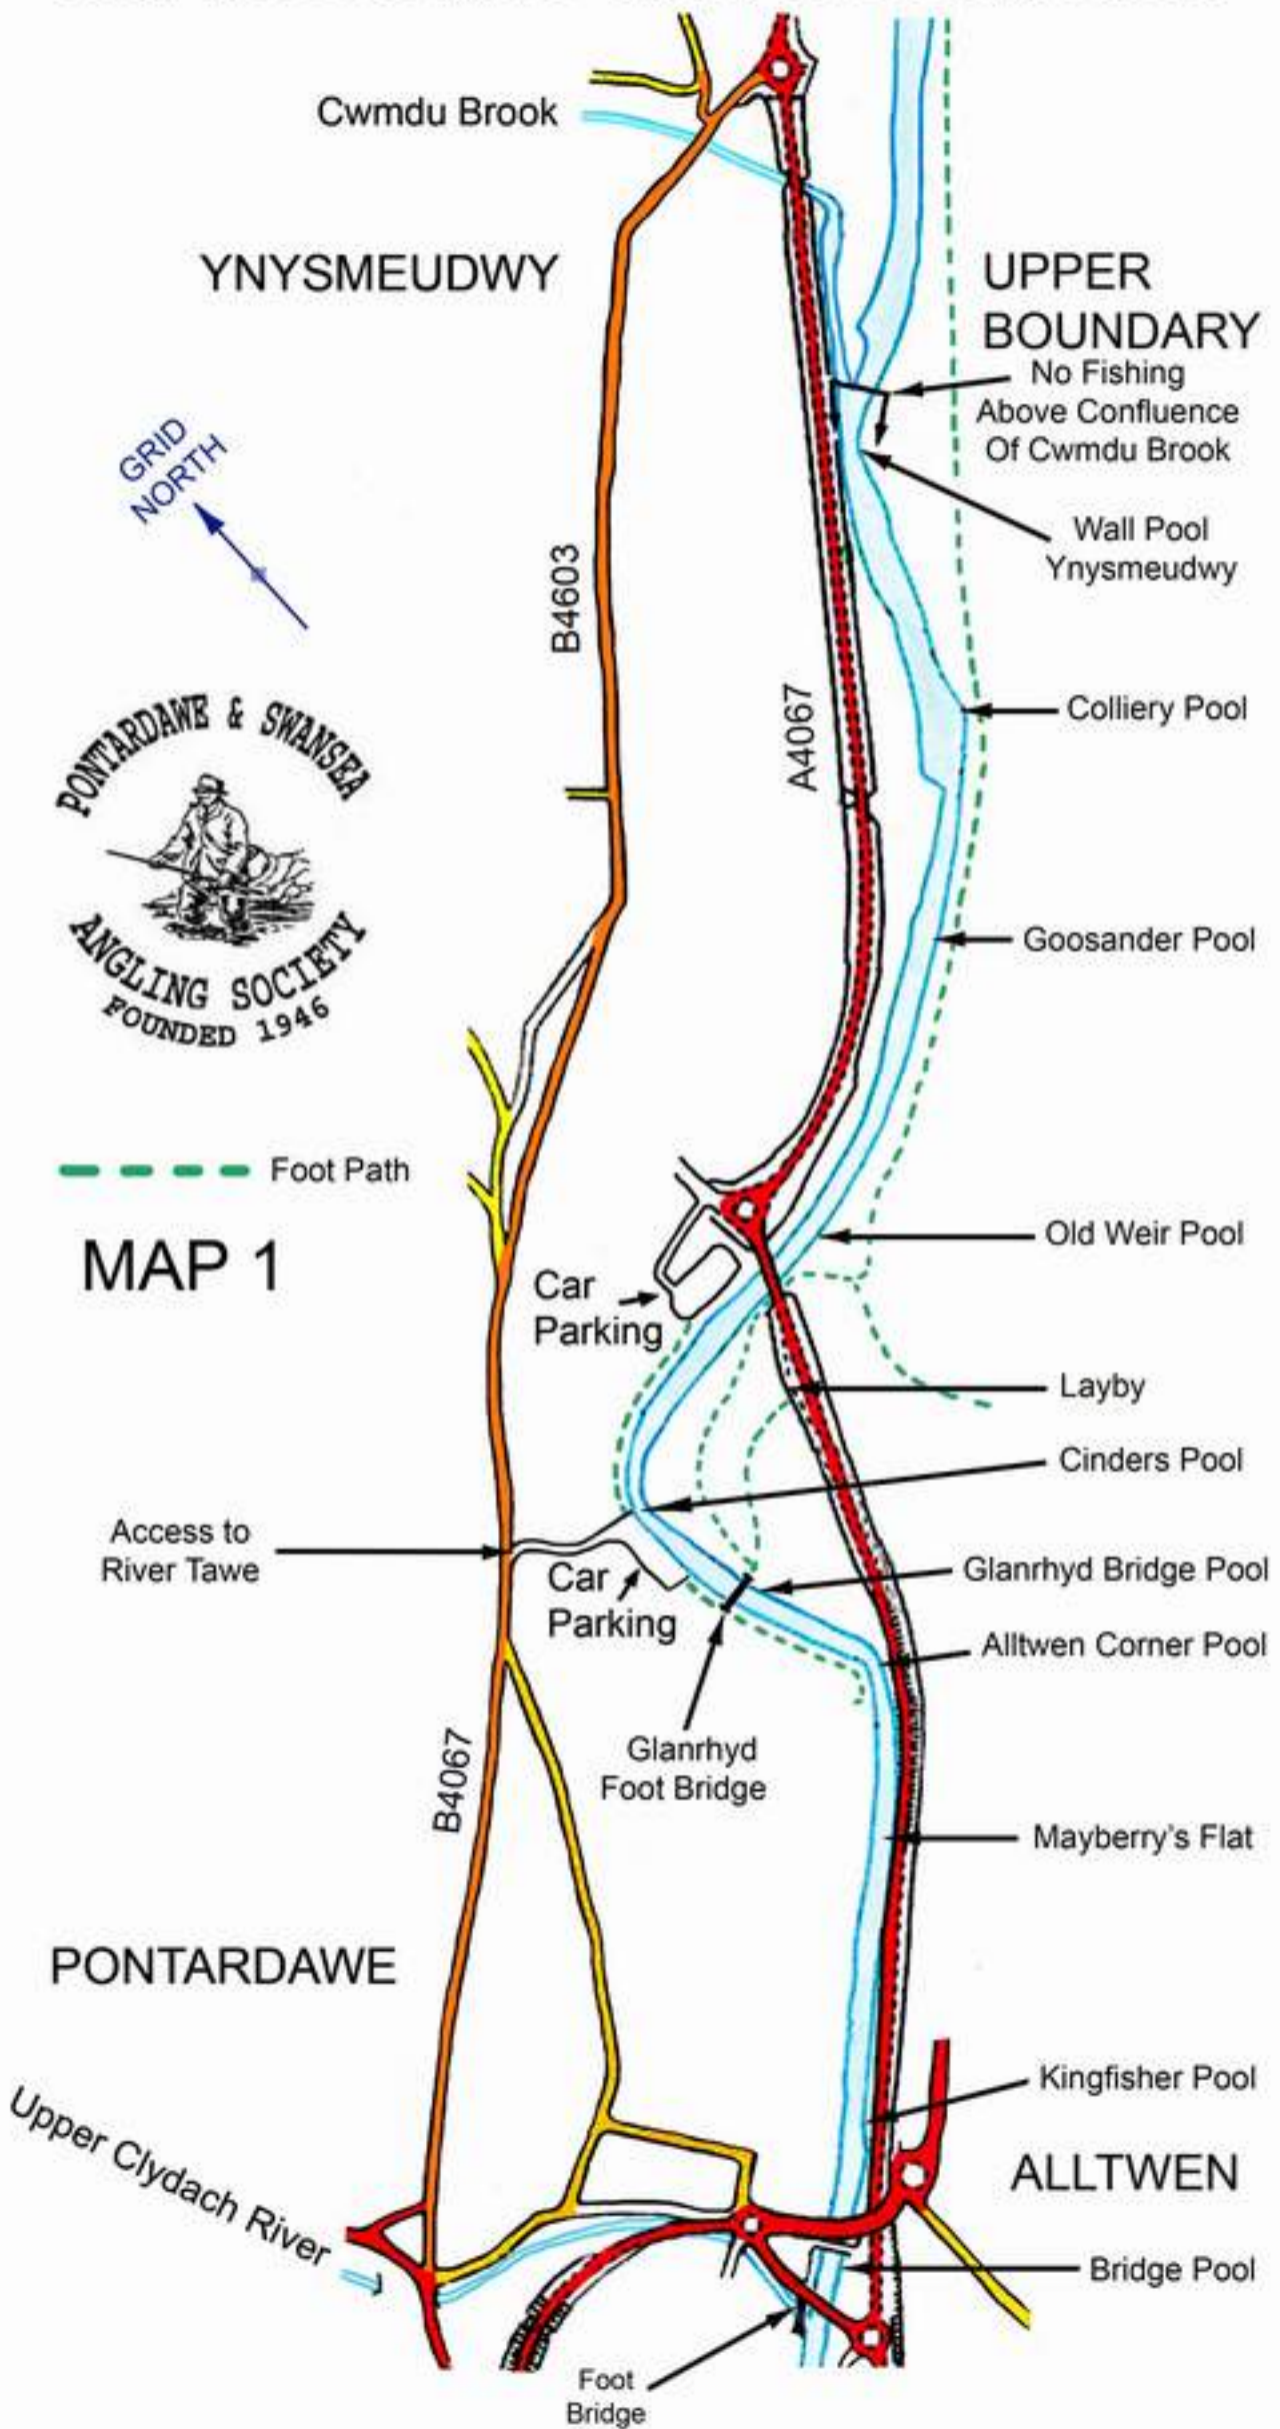

MEMBERS ARE ASKED TO CLOSE ALL GATES USED. DO NOT LIGHT FIRES OR DAMAGE CROPS. NO DOGS ALLOWED.