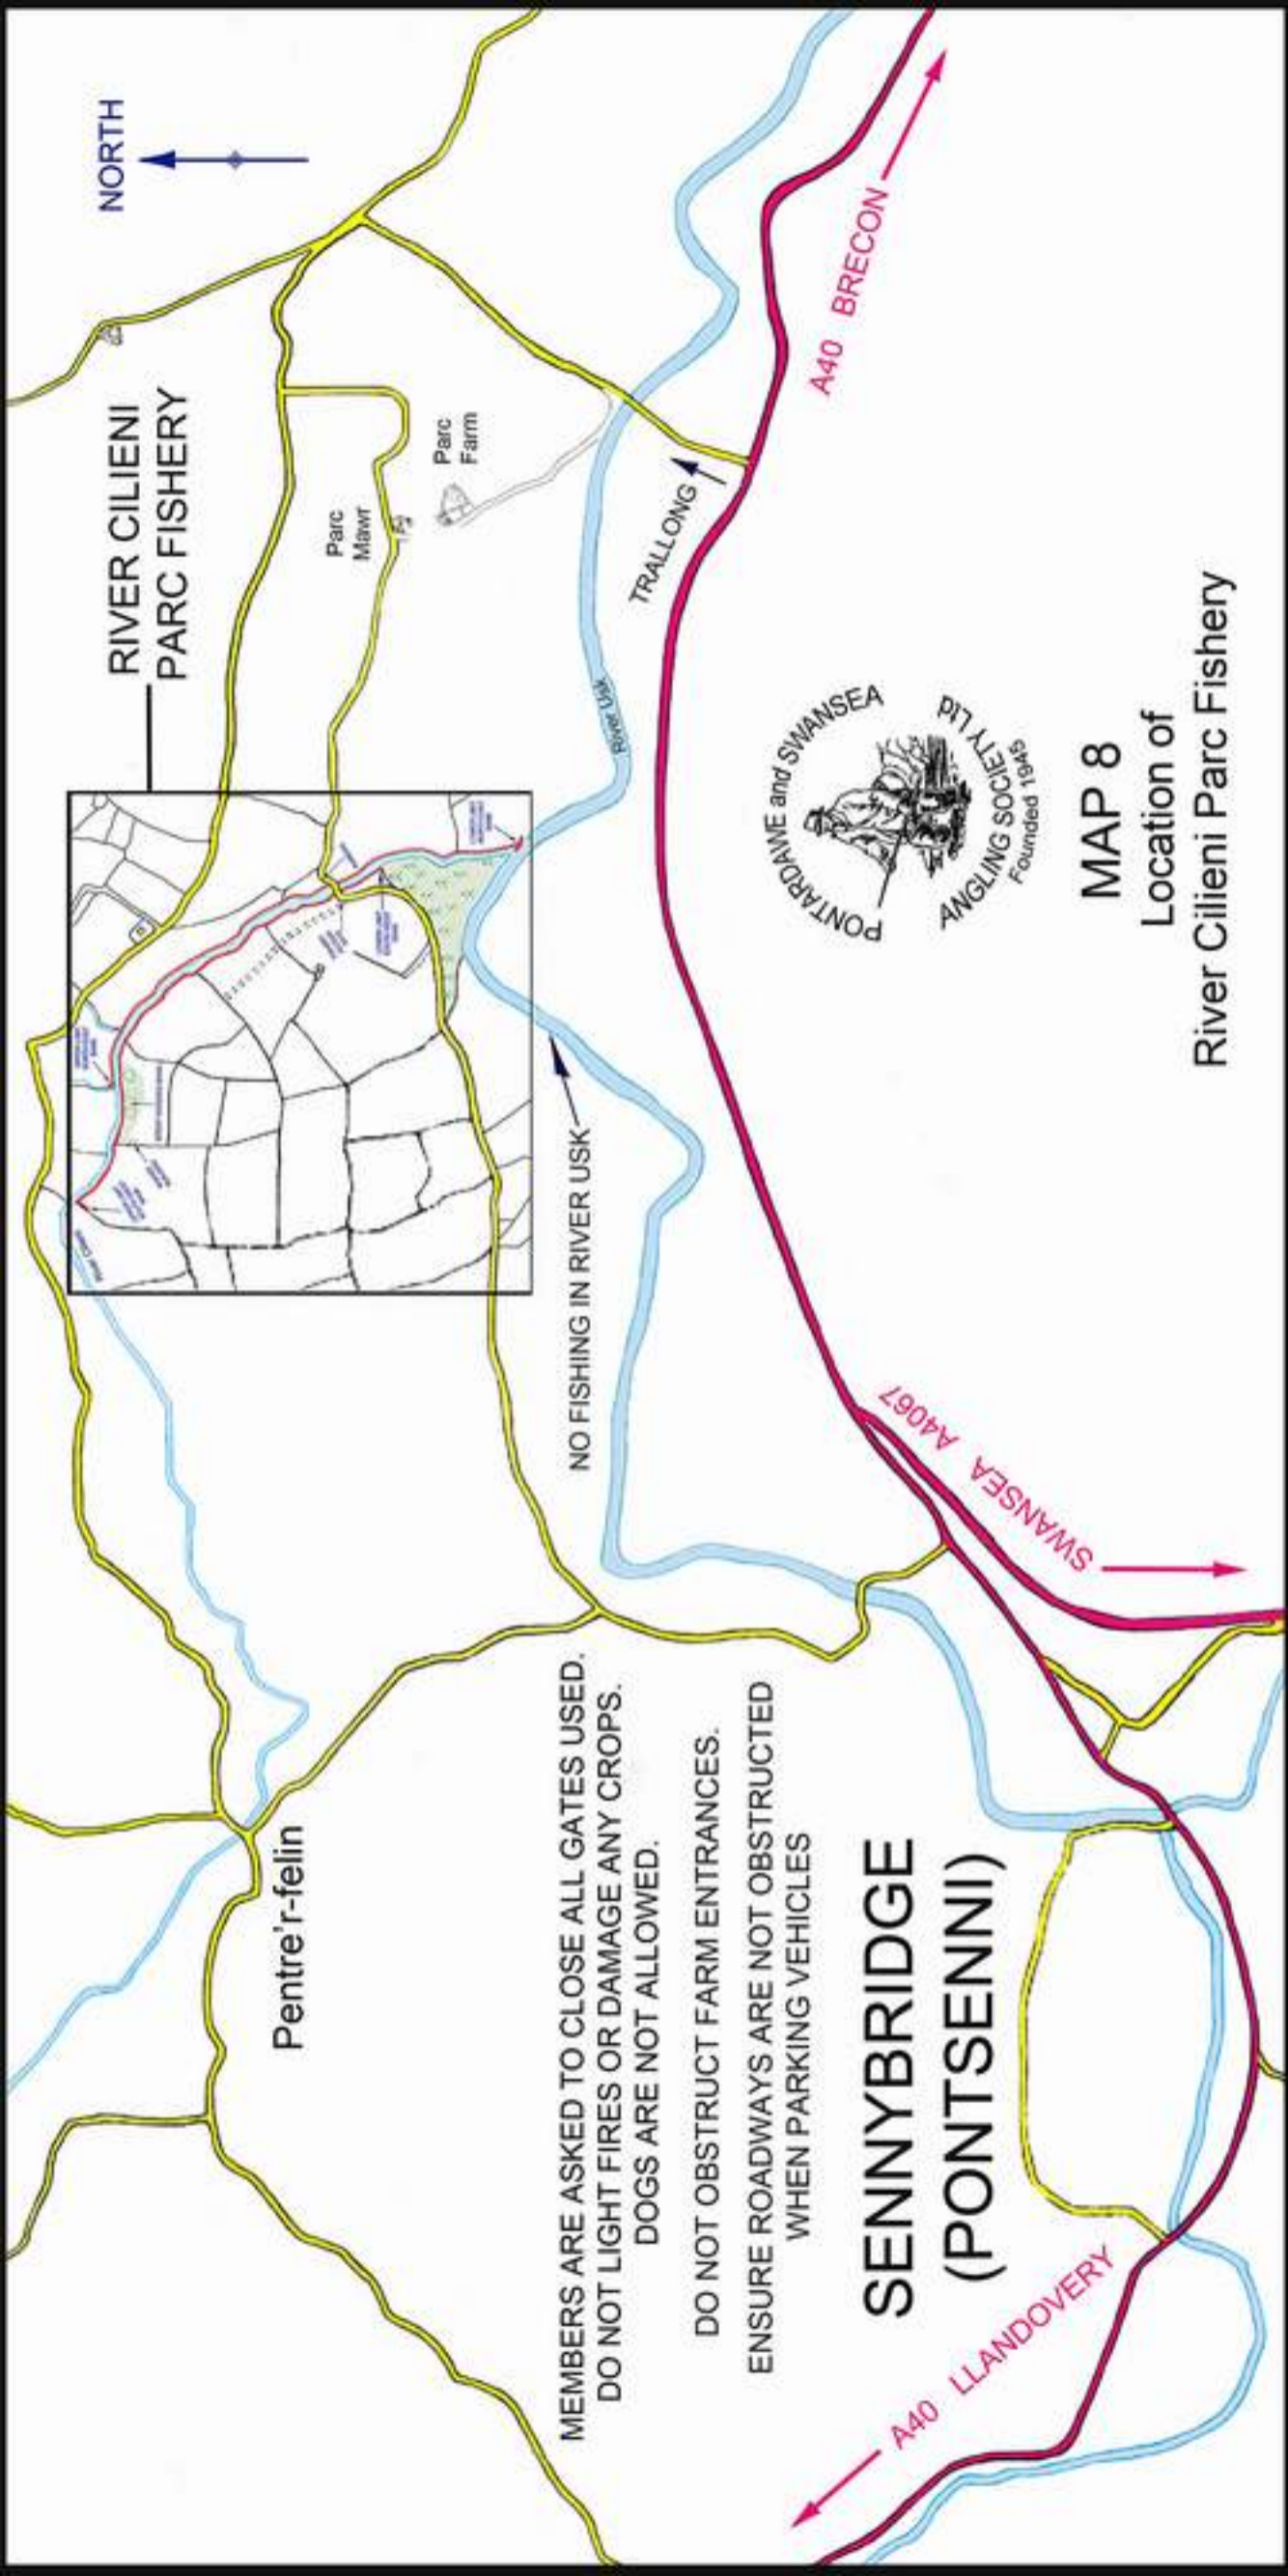

MAP 8
Location of
River Cilieni Parc Fishery

NORTH

RIVER CILIENTI
PARC FISHERY

Parc
Mawr

Parc
Farm

TRALLONG

A40 BRECON