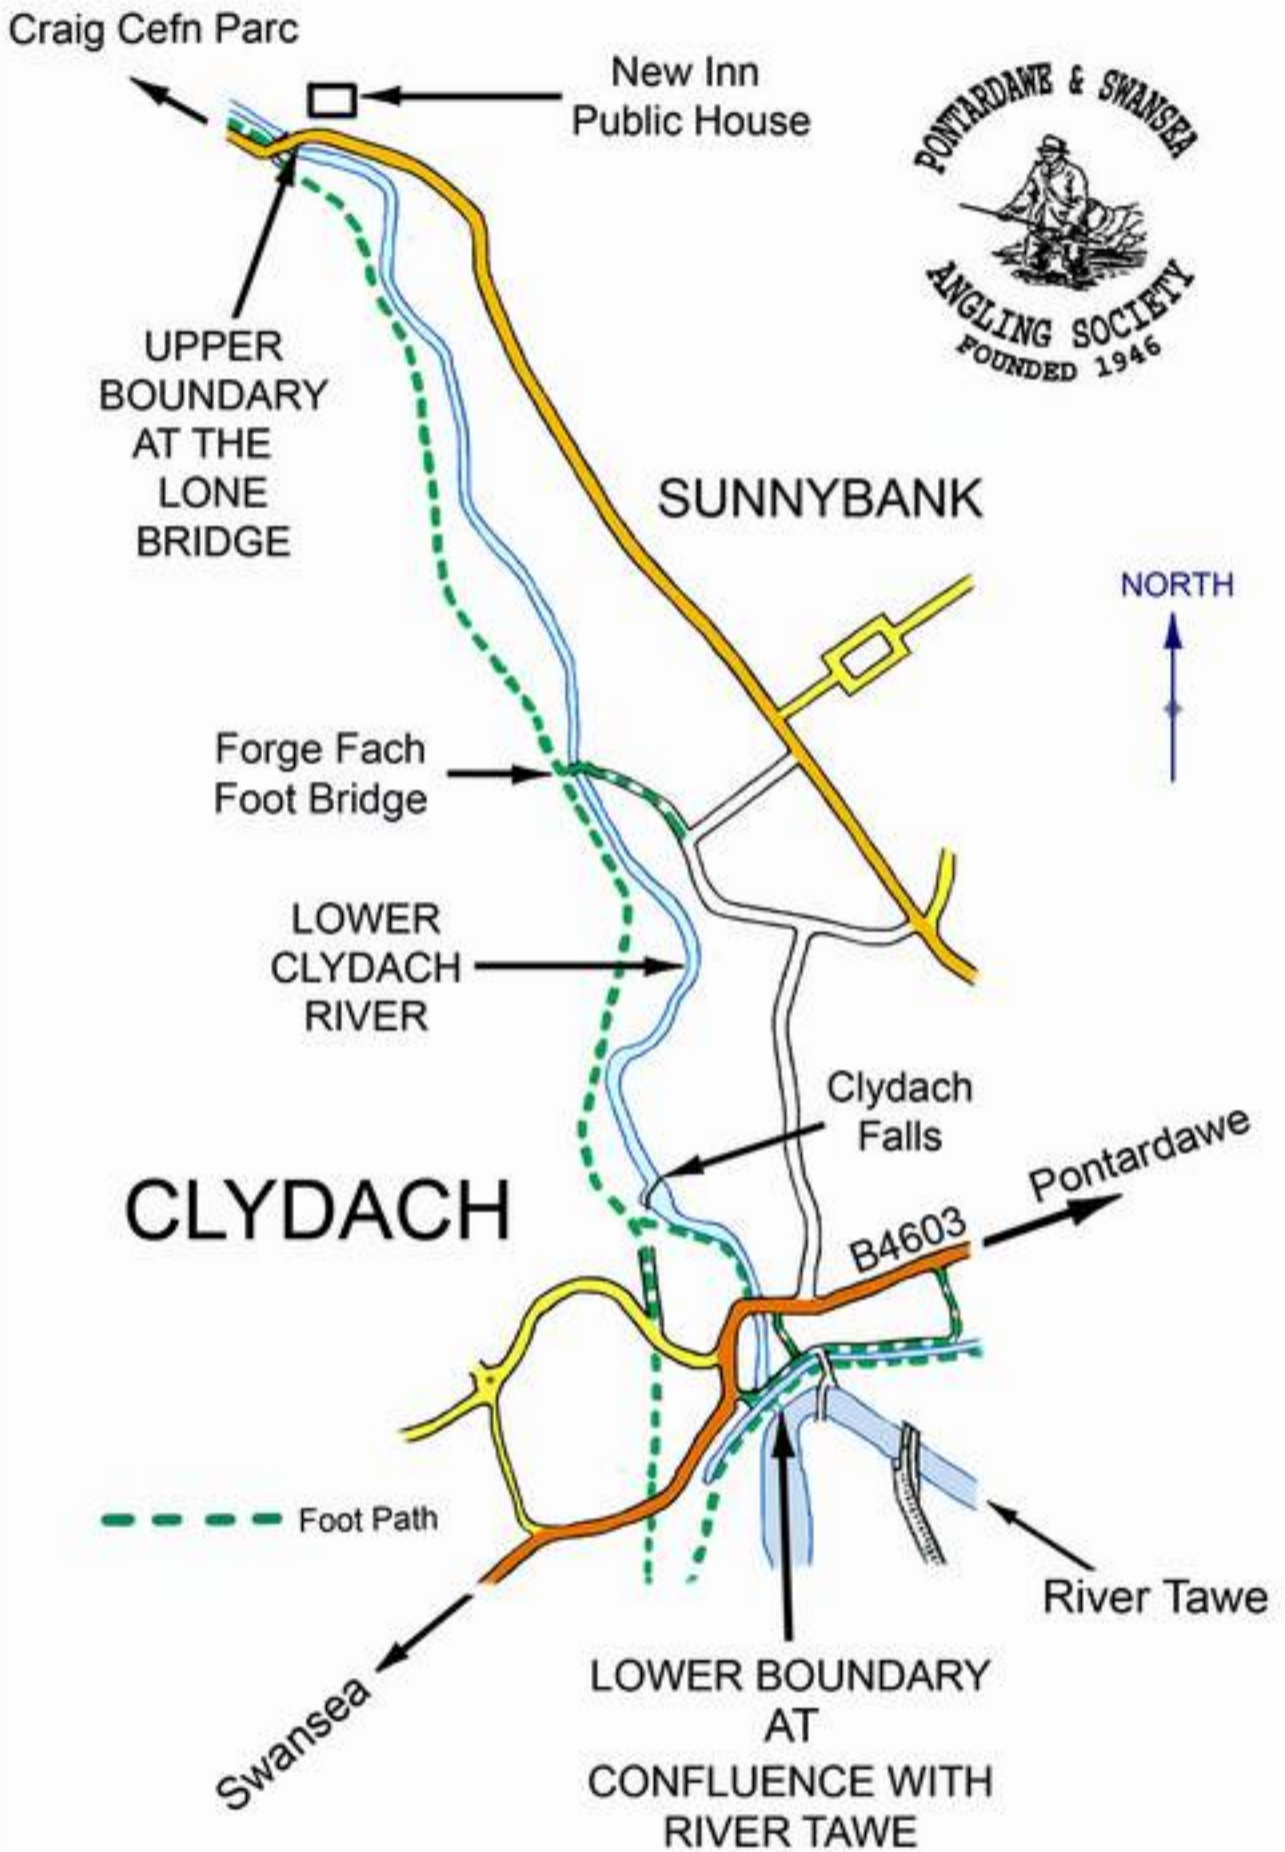

MEMBERS ARE ASKED TO CLOSE ALL GATES USED. DO NOT LIGHT FIRES OR DAMAGE CROPS. NO DOGS ARE ALLOWED

MAP 6: LOWER CLYDACH RIVER FISHING